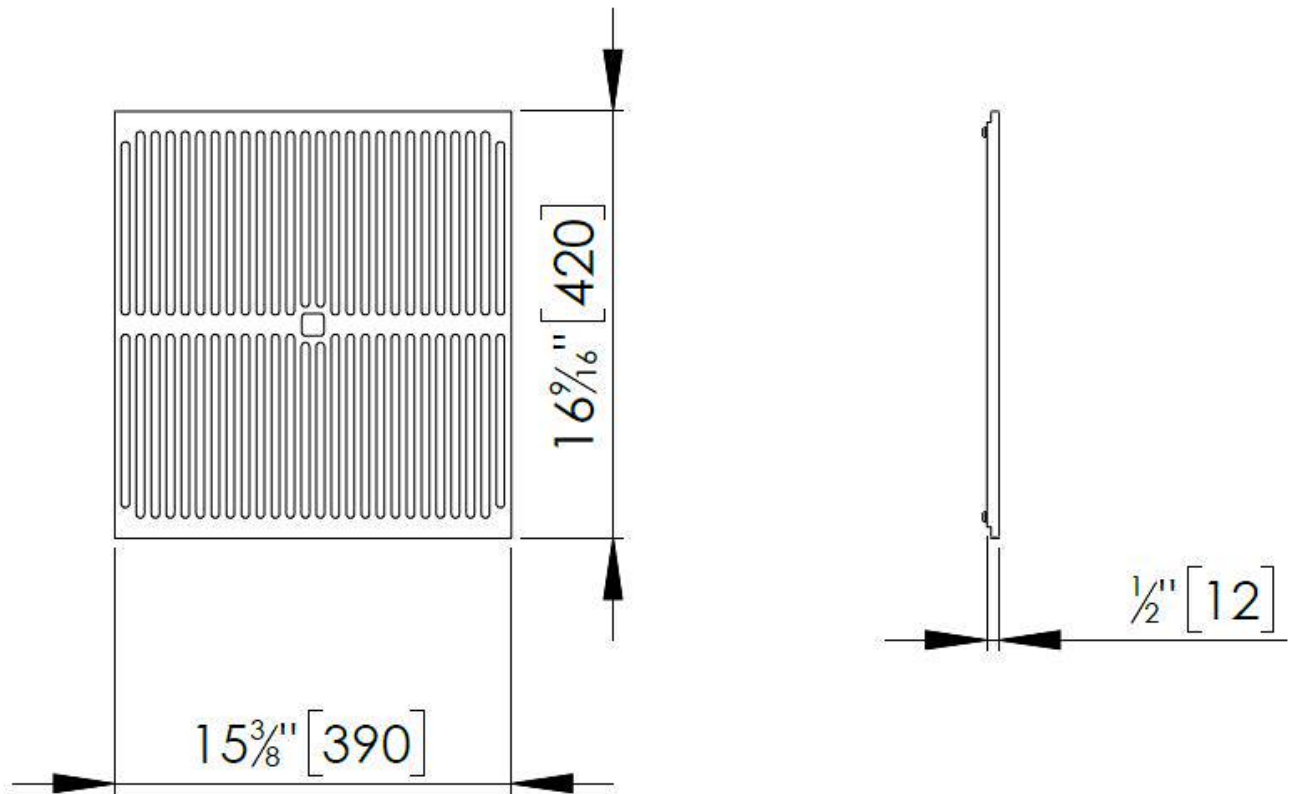

### DETAILS

Material Foster Black Composit

---

Sink accessories Grid

---

Dimensions 42x39 cm

---

## TECHNICAL DATA

8100 617

## RECOMMENDED PAIRINGS

**Sink Canova 35" x 20" – U/M**  
1339 660